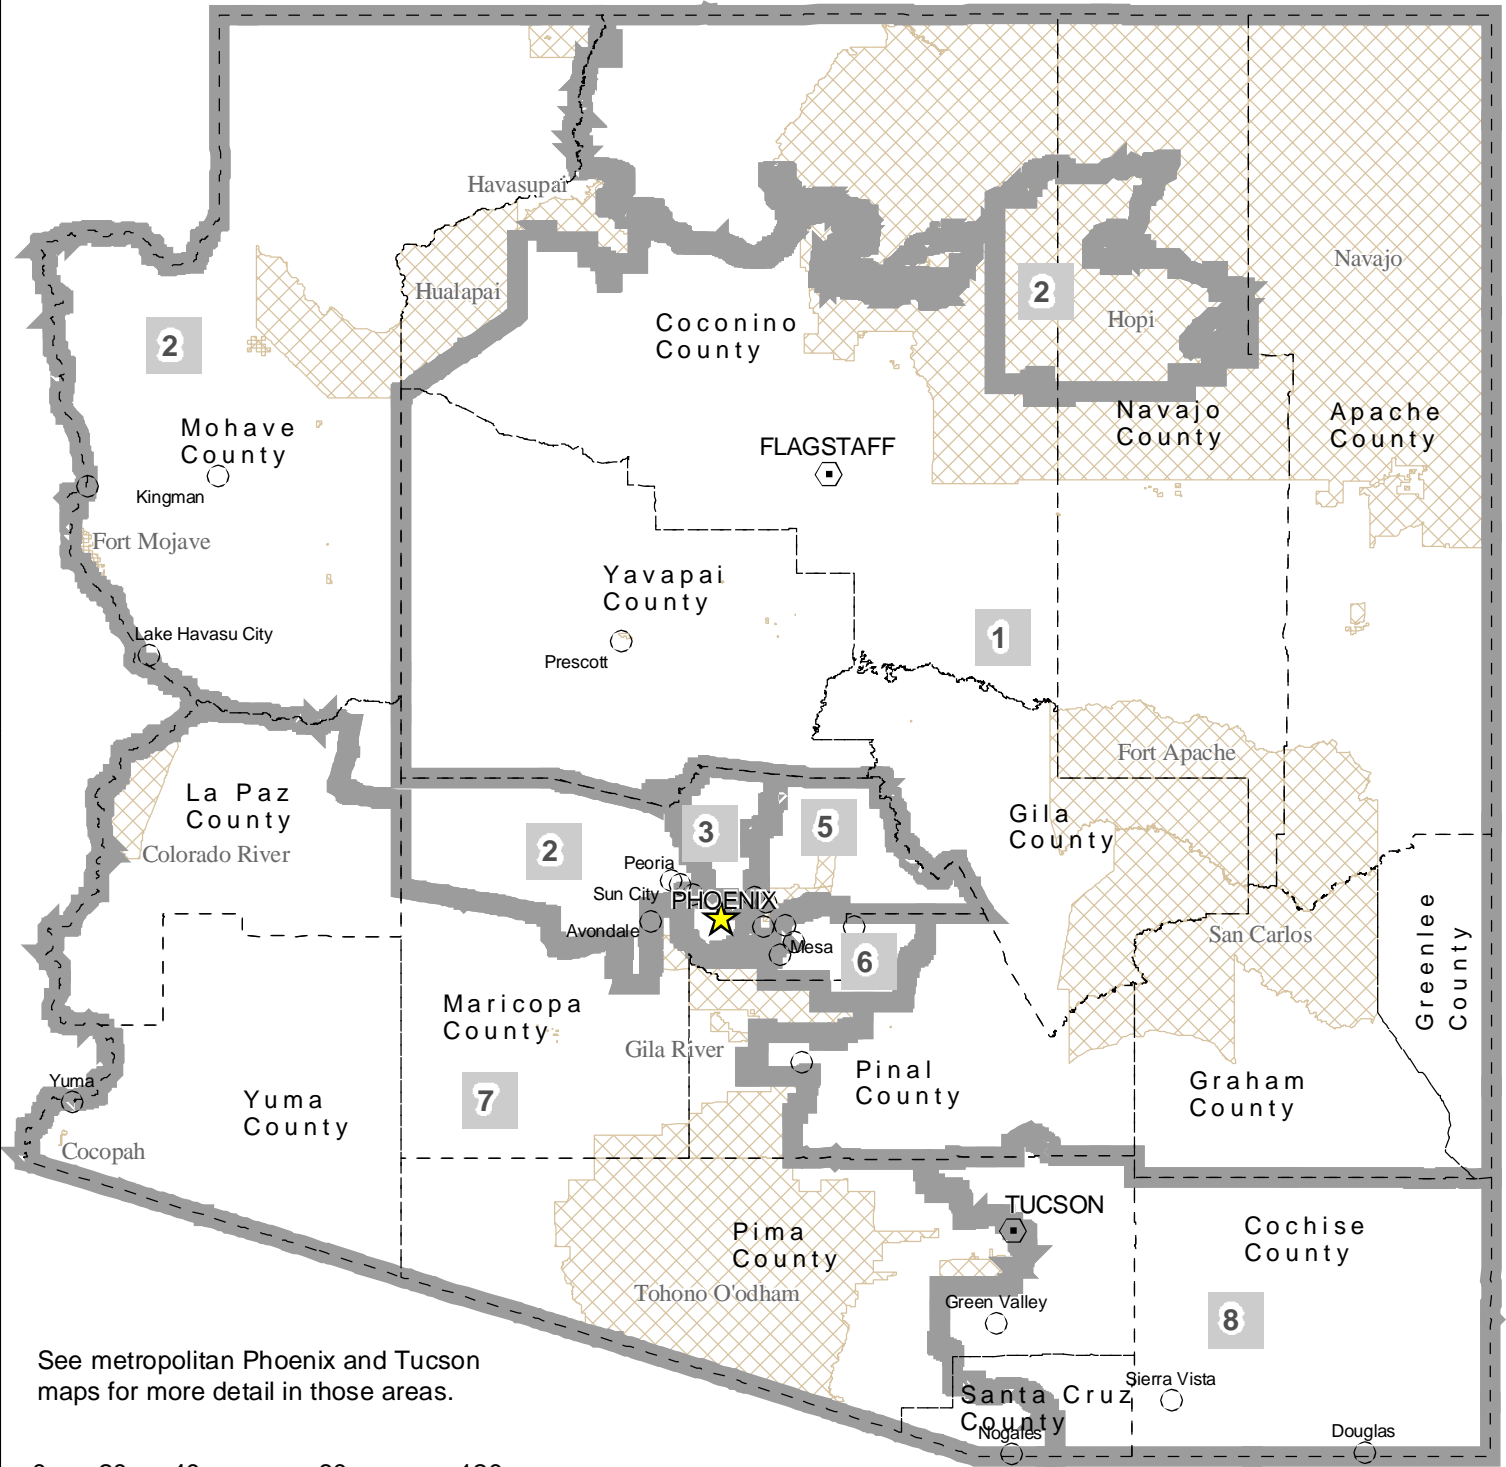

ARIZONA INDEPENDENT REDISTRICTING COMMISSION

Congressional District Adopted Map

Statewide Area

See metropolitan Phoenix and Tucson maps for more detail in those areas.

Arizona Independent Redistricting Commission
 1400 West Washington Street, Suite B-10
 Phoenix, Arizona 85007
 (602) 364-1350 or (866) 864-7569 (Toll Free)
www.azredistricting.org

The Congressional District Map was adopted by the Commission on Friday, October 12th and minor revisions to equalize district populations were made November 3rd. The map will now be submitted to the US Department of Justice (DoJ) for final approval. The DoJ has 60 days from receipt of the submission to approve, reject, or question the map's compliance with Sections 2 and 5 of the Voting Rights Act.